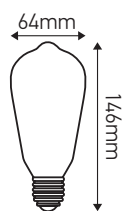

Edison "TWISTED" LED

4W E27 2000K SMOKY

Ref : 716677

EAN	3125467166773
Watt	4W
Colour temperature	2000K
Lumen	160lm
Voltage	220 - 240V
mA	19mA
Working temperature	-20°C ~ 40°C
Beam angle	360°
Switching cycle	≥15'000
Ra	≥80
Hg	0,0mg
Instant lighting	0 sec
Lifespan	25'000 H
Finish	Smoky
Dimensions	64 x 146mm
Guarantee	2 years